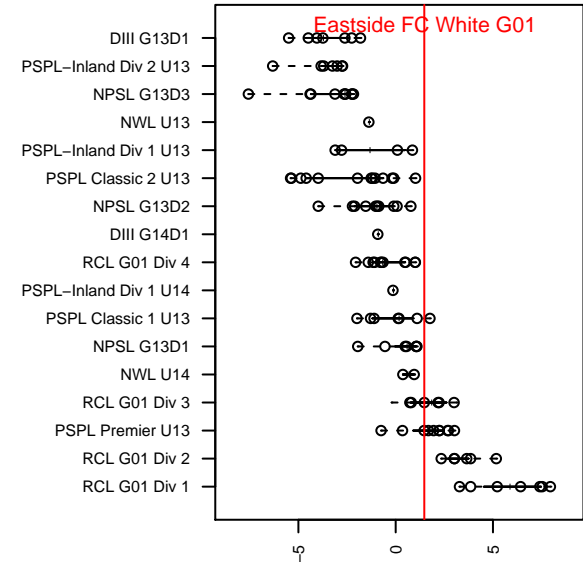

# Eastside FC White G01

Eastside FC  
 Preston, WA  
 G01 total strength=1003  
 attack=2.78 defense=1.47  
 fall league = RCL G01 Div 3  
 spr league = Win RCL G01 Div 3

alt names used:  
 Eastside FC White G01  
 Eastside FC Girls 01 White

Venues played:  
 2014 Baker Blast Premier U13  
 2014 Bend Premier Cup U13G SILVER U13  
 2014 RCL G01 Div 3  
 2014 Win RCL G01 Div 3  
 2014 WYS Presidents Cup G01 Division 1

**Eastside FC White G01**  
 Dots are actual minus expected GF (blue circles) and GA (red triangles).  
 Blue line is smoothed change in attack strength. Red is smoothed change in defense strength.

**attack and defense variance (black dot)  
relative to other teams  
and top 10 in region**

**attack and defense rating  
relative to others at age  
and all opponents in last 13 months**

**Performance relative to 13 month average**