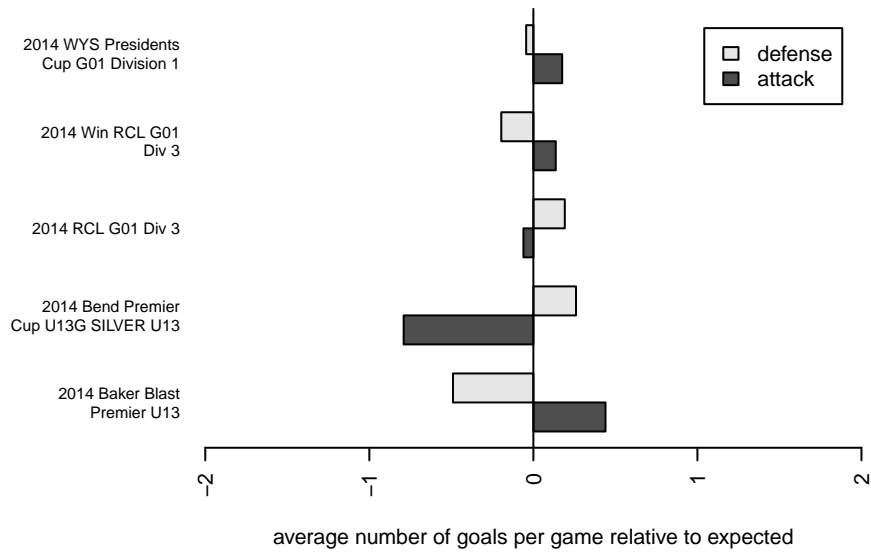

# Eastside FC White G01

Eastside FC  
 Preston, WA  
 G01 total strength=1003  
 attack=2.78 defense=1.47  
 fall league = RCL G01 Div 3  
 spr league = Win RCL G01 Div 3

alt names used:  
 Eastside FC White G01  
 Eastside FC Girls 01 White

Venues played:  
 2014 Baker Blast Premier U13  
 2014 Bend Premier Cup U13G SILVER U13  
 2014 RCL G01 Div 3  
 2014 Win RCL G01 Div 3  
 2014 WYS Presidents Cup G01 Division 1

**Eastside FC White G01**  
 Dots are actual minus expected GF (blue circles) and GA (red triangles).  
 Blue line is smoothed change in attack strength. Red is smoothed change in defense strength.

**attack and defense variance (black dot)  
relative to other teams  
and top 10 in region**

**attack and defense rating  
relative to others at age  
and all opponents in last 13 months**

**Performance relative to 13 month average**