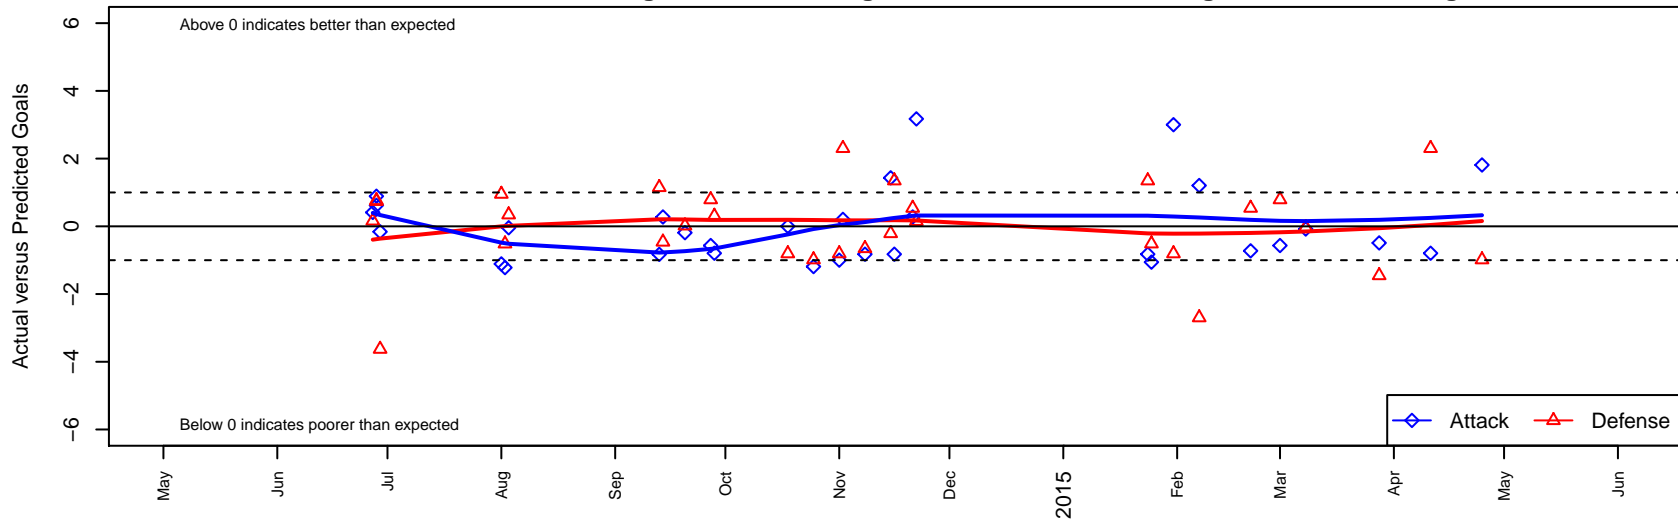

# Eastside FC White G01

Eastside FC  
 Preston, WA  
 G01 total strength=1003  
 attack=2.78 defense=1.47  
 fall league = RCL G01 Div 3  
 spr league = Win RCL G01 Div 3

alt names used:  
 Eastside FC White G01  
 Eastside FC Girls 01 White

Venues played:  
 2014 Baker Blast Premier U13  
 2014 Bend Premier Cup U13G SILVER U13  
 2014 RCL G01 Div 3  
 2014 Win RCL G01 Div 3  
 2014 WYS Presidents Cup G01 Division 1

**Eastside FC White G01**  
 Dots are actual minus expected GF (blue circles) and GA (red triangles).  
 Blue line is smoothed change in attack strength. Red is smoothed change in defense strength.

**attack and defense variance (black dot)  
relative to other teams  
and top 10 in region**

**attack and defense rating  
relative to others at age  
and all opponents in last 13 months**

**Performance relative to 13 month average**